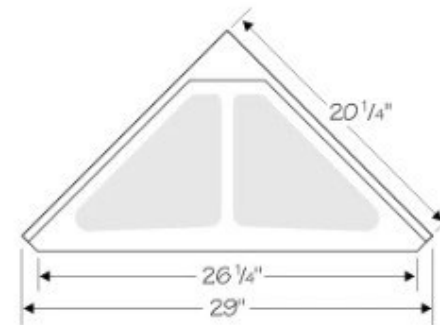

BRUSHED
NICKEL

MATTE
BLACK

OIL
RUBBED
BRONZE

FOLDING SEATS

CHROME

500 LB CAPACITY

WALNUT WOOD

26" X 16"

OR

18" X 16"

BRUSHED
NICKEL

BRUSHED
NICKEL

OIL
RUBBED
BRONZE

LIBERTY CORNER SEAT

- SLIP RESISTANT TEXTURED SURFACE
- PLACEMENT ACCORDING YOU YOUR HEIGHT
- 350 LB WEIGHT CAPACITY
- AVAILBALE IN ALL COLORS –MATCH OR CREATE AN ACCENT SEAT COLOR

Liberty Corner Seat - Regular

LIBERTY EXTENDED SEAT

Liberty Extended Corner Seat

Right and Left Versions Available

- SLIP RESISTANT TEXTURED SURFACE
- PLACEMENT ACCORDING YOU YOUR HEIGHT
- 350 LB WEIGHT CAPACITY
- AVAILBALE IN ALL COLORS –MATCH OR CREATE AN ACCENT SEAT COLOR

PEARL SERIES CORNER SEAT

Pearl Corner Seat - Regular

Pearl Corner Seat - Small

- SLIP RESISTANT TEXTURED SURFACE
- PLACEMENT ACCORDING YOU YOUR HEIGHT
- 350 LB WEIGHT CAPACITY
- AVAILBALE IN ALL COLORS –MATCH OR CREATE AN ACCENT SEAT COLOR