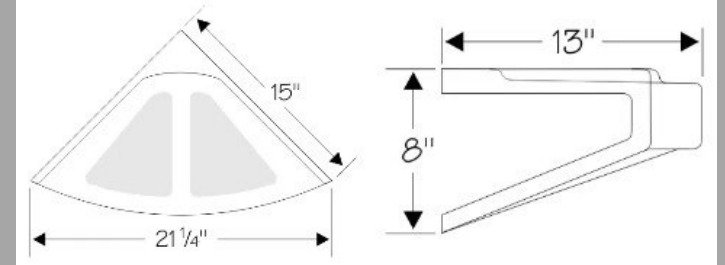

OR

18" X 16"

BRUSHED
NICKEL

BRUSHED
NICKEL

OIL
RUBBED
BRONZE

LIBERTY CORNER SEAT

- SLIP RESISTANT TEXTURED SURFACE
- PLACEMENT ACCORDING YOU YOUR HEIGHT
- 350 LB WEIGHT CAPACITY
- AVAILBALE IN ALL COLORS –MATCH OR CREATE AN ACCENT SEAT COLOR

Liberty Corner Seat - Regular

LIBERTY EXTENDED SEAT

Liberty Extended Corner Seat

Right and Left Versions Available

- SLIP RESISTANT TEXTURED SURFACE
- PLACEMENT ACCORDING YOU YOUR HEIGHT
- 350 LB WEIGHT CAPACITY
- AVAILBALE IN ALL COLORS –MATCH OR CREATE AN ACCENT SEAT COLOR

PEARL SERIES CORNER SEAT

Pearl Corner Seat - Regular

Pearl Corner Seat - Small

- SLIP RESISTANT TEXTURED SURFACE
- PLACEMENT ACCORDING YOU YOUR HEIGHT
- 350 LB WEIGHT CAPACITY
- AVAILBALE IN ALL COLORS –MATCH OR CREATE AN ACCENT SEAT COLOR