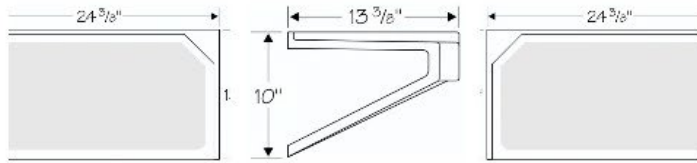

BRUSHED
NICKEL

MATTE
BLACK

OIL
RUBBED
BRONZE

FOLDING SEATS

CHROME

500 LB CAPACITY

WALNUT WOOD

26" X 16"

OR

18" X 16"

BRUSHED
NICKEL

BRUSHED
NICKEL

OIL
RUBBED
BRONZE

LIBERTY CORNER SEAT

- SLIP RESISTANT TEXTURED SURFACE
- PLACEMENT ACCORDING YOU YOUR HEIGHT
- 350 LB WEIGHT CAPACITY
- AVAILBALE IN ALL COLORS –MATCH OR CREATE AN ACCENT SEAT COLOR

Liberty Corner Seat - Regular

LIBERTY EXTENDED SEAT

Liberty Extended Corner Seat

Right and Left Versions Available

- SLIP RESISTANT TEXTURED SURFACE
- PLACEMENT ACCORDING YOU YOUR HEIGHT
- 350 LB WEIGHT CAPACITY
- AVAILBALE IN ALL COLORS –MATCH OR CREATE AN ACCENT SEAT COLOR