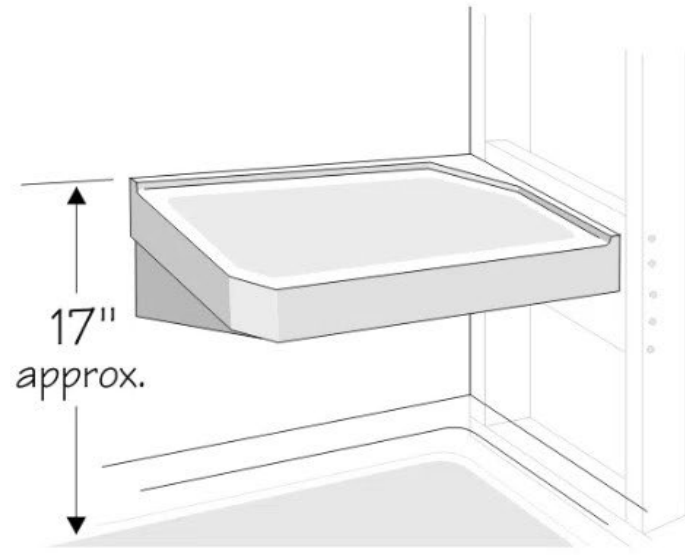

OR

18" X 16"

BRUSHED
NICKEL

BRUSHED
NICKEL

OIL
RUBBED
BRONZE

LIBERTY CORNER SEAT

- SLIP RESISTANT TEXTURED SURFACE
- PLACEMENT ACCORDING YOU YOUR HEIGHT
- 350 LB WEIGHT CAPACITY
- AVAILBALE IN ALL COLORS –MATCH OR CREATE AN ACCENT SEAT COLOR

Liberty Corner Seat - Regular

LIBERTY EXTENDED SEAT

Liberty Extended Corner Seat

Right and Left Versions Available

- SLIP RESISTANT TEXTURED SURFACE
- PLACEMENT ACCORDING YOU YOUR HEIGHT
- 350 LB WEIGHT CAPACITY
- AVAILBALE IN ALL COLORS –MATCH OR CREATE AN ACCENT SEAT COLOR

PEARL SERIES CORNER SEAT

Pearl Corner Seat - Regular

Pearl Corner Seat - Small

- SLIP RESISTANT TEXTURED SURFACE
- PLACEMENT ACCORDING YOU YOUR HEIGHT
- 350 LB WEIGHT CAPACITY
- AVAILBALE IN ALL COLORS –MATCH OR CREATE AN ACCENT SEAT COLOR