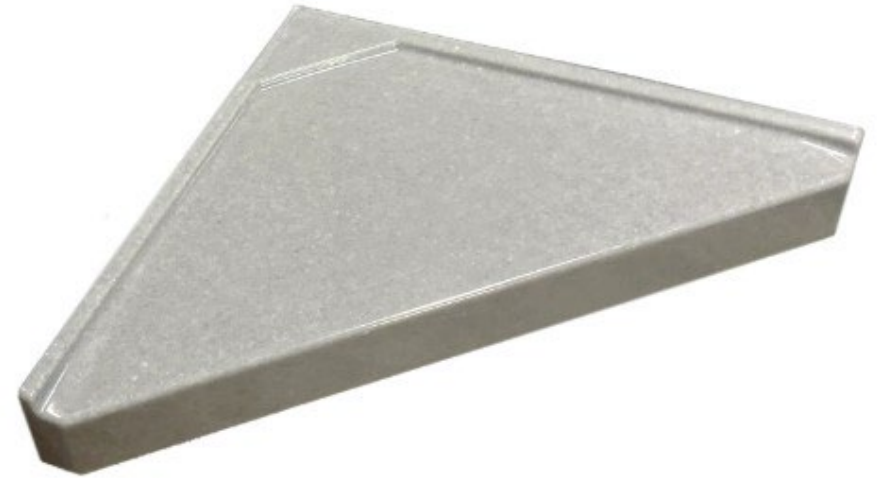

BRUSHED
NICKEL

MATTE
BLACK

OIL
RUBBED
BRONZE

FOLDING SEATS

CHROME

500 LB CAPACITY

WALNUT WOOD

26" X 16"

OR

18" X 16"

BRUSHED
NICKEL

BRUSHED
NICKEL

OIL
RUBBED
BRONZE

LIBERTY CORNER SEAT

- SLIP RESISTANT TEXTURED SURFACE
- PLACEMENT ACCORDING YOU YOUR HEIGHT
- 350 LB WEIGHT CAPACITY
- AVAILBALE IN ALL COLORS –MATCH OR CREATE AN ACCENT SEAT COLOR

Liberty Corner Seat - Regular

LIBERTY EXTENDED SEAT

Liberty Extended Corner Seat

Right and Left Versions Available

- SLIP RESISTANT TEXTURED SURFACE
- PLACEMENT ACCORDING YOU YOUR HEIGHT
- 350 LB WEIGHT CAPACITY
- AVAILBALE IN ALL COLORS –MATCH OR CREATE AN ACCENT SEAT COLOR

PEARL SERIES CORNER SEAT

Pearl Corner Seat - Regular

Pearl Corner Seat - Small

- SLIP RESISTANT TEXTURED SURFACE
- PLACEMENT ACCORDING YOU YOUR HEIGHT
- 350 LB WEIGHT CAPACITY
- AVAILBALE IN ALL COLORS –MATCH OR CREATE AN ACCENT SEAT COLOR