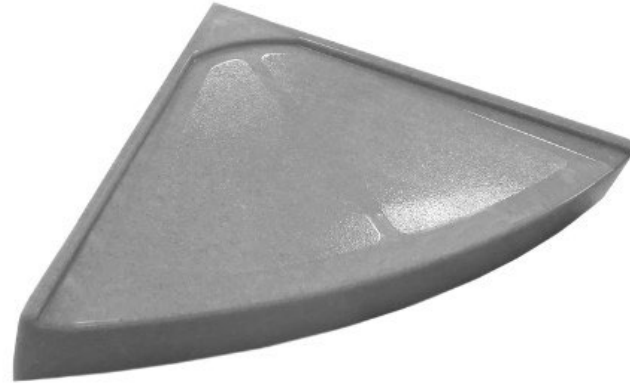

OR

18" X 16"

BRUSHED
NICKEL

BRUSHED
NICKEL

OIL
RUBBED
BRONZE

LIBERTY CORNER SEAT

- SLIP RESISTANT TEXTURED SURFACE
- PLACEMENT ACCORDING YOU YOUR HEIGHT
- 350 LB WEIGHT CAPACITY
- AVAILBALE IN ALL COLORS –MATCH OR CREATE AN ACCENT SEAT COLOR

Liberty Corner Seat - Regular

LIBERTY EXTENDED SEAT

Liberty Extended Corner Seat

Right and Left Versions Available

- SLIP RESISTANT TEXTURED SURFACE
- PLACEMENT ACCORDING YOU YOUR HEIGHT
- 350 LB WEIGHT CAPACITY
- AVAILBALE IN ALL COLORS –MATCH OR CREATE AN ACCENT SEAT COLOR

PEARL SERIES CORNER SEAT

Pearl Corner Seat - Regular

Pearl Corner Seat - Small

- SLIP RESISTANT TEXTURED SURFACE
- PLACEMENT ACCORDING YOU YOUR HEIGHT
- 350 LB WEIGHT CAPACITY
- AVAILBALE IN ALL COLORS –MATCH OR CREATE AN ACCENT SEAT COLOR