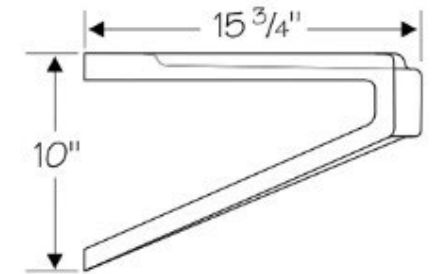

BRUSHED
NICKEL

MATTE
BLACK

OIL
RUBBED
BRONZE

FOLDING SEATS

CHROME

500 LB CAPACITY

WALNUT WOOD

26" X 16"

OR

18" X 16"

BRUSHED
NICKEL

BRUSHED
NICKEL

OIL
RUBBED
BRONZE

LIBERTY CORNER SEAT

- SLIP RESISTANT TEXTURED SURFACE
- PLACEMENT ACCORDING YOU YOUR HEIGHT
- 350 LB WEIGHT CAPACITY
- AVAILBALE IN ALL COLORS –MATCH OR CREATE AN ACCENT SEAT COLOR

Liberty Corner Seat - Regular

LIBERTY EXTENDED SEAT

Liberty Extended Corner Seat

Right and Left Versions Available

- SLIP RESISTANT TEXTURED SURFACE
- PLACEMENT ACCORDING YOU YOUR HEIGHT
- 350 LB WEIGHT CAPACITY
- AVAILBALE IN ALL COLORS –MATCH OR CREATE AN ACCENT SEAT COLOR

PEARL SERIES CORNER SEAT

Pearl Corner Seat - Regular

Pearl Corner Seat - Small

- SLIP RESISTANT TEXTURED SURFACE
- PLACEMENT ACCORDING YOU YOUR HEIGHT
- 350 LB WEIGHT CAPACITY
- AVAILBALE IN ALL COLORS –MATCH OR CREATE AN ACCENT SEAT COLOR