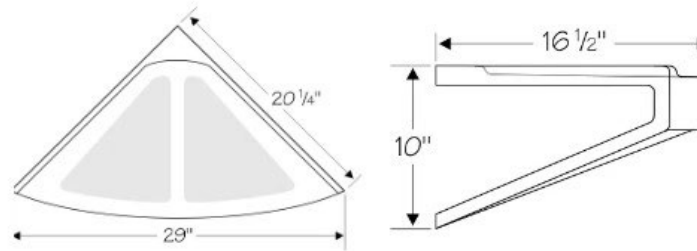

OR

18" X 16"

BRUSHED
NICKEL

BRUSHED
NICKEL

OIL
RUBBED
BRONZE

LIBERTY CORNER SEAT

- SLIP RESISTANT TEXTURED SURFACE
- PLACEMENT ACCORDING YOU YOUR HEIGHT
- 350 LB WEIGHT CAPACITY
- AVAILBALE IN ALL COLORS –MATCH OR CREATE AN ACCENT SEAT COLOR

Liberty Corner Seat - Regular

LIBERTY EXTENDED SEAT

Liberty Extended Corner Seat

Right and Left Versions Available

- SLIP RESISTANT TEXTURED SURFACE
- PLACEMENT ACCORDING YOU YOUR HEIGHT
- 350 LB WEIGHT CAPACITY
- AVAILBALE IN ALL COLORS –MATCH OR CREATE AN ACCENT SEAT COLOR

PEARL SERIES CORNER SEAT

Pearl Corner Seat - Regular

Pearl Corner Seat - Small

- SLIP RESISTANT TEXTURED SURFACE
- PLACEMENT ACCORDING YOU YOUR HEIGHT
- 350 LB WEIGHT CAPACITY
- AVAILBALE IN ALL COLORS –MATCH OR CREATE AN ACCENT SEAT COLOR