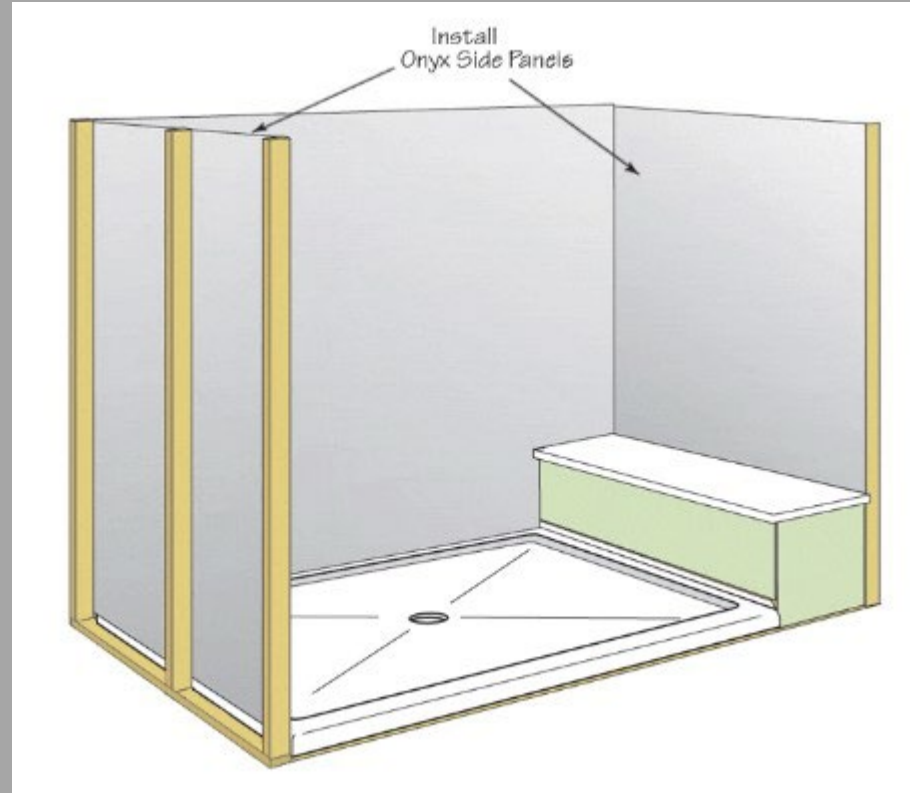

BUILT IN BENCH SEATING

CUSTOM BUILT IN BENCH SEAT