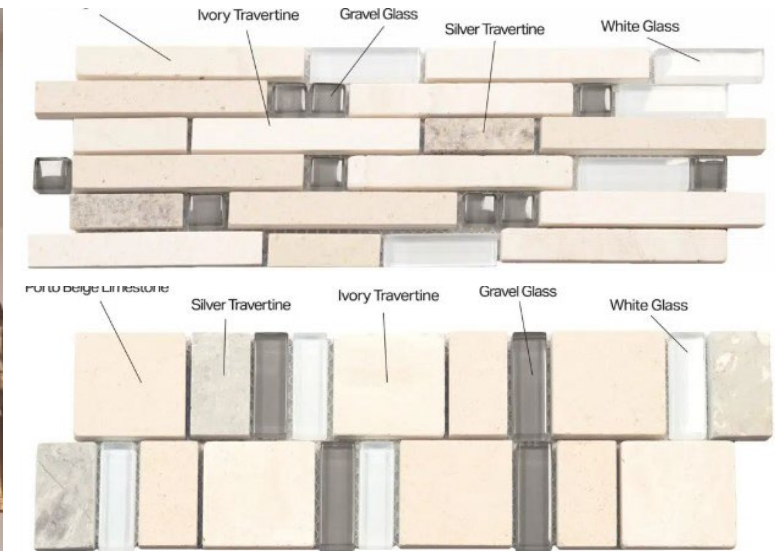

MOSIAC TILE – LIGHT NEUTRAL