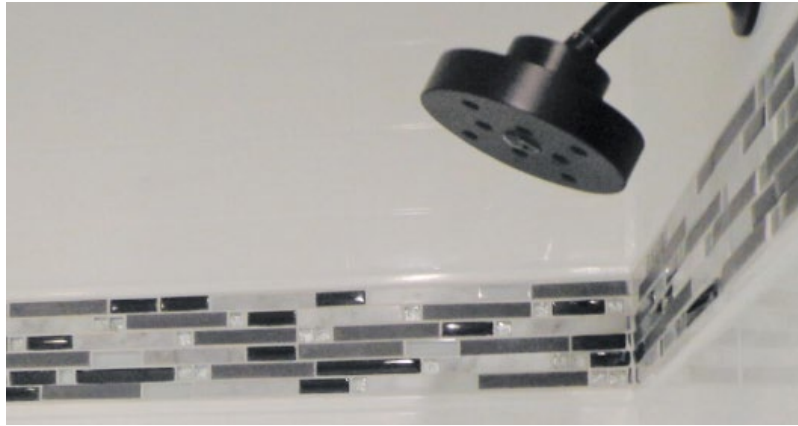

MOSIAC TILE – CHARCOAL & BLACK