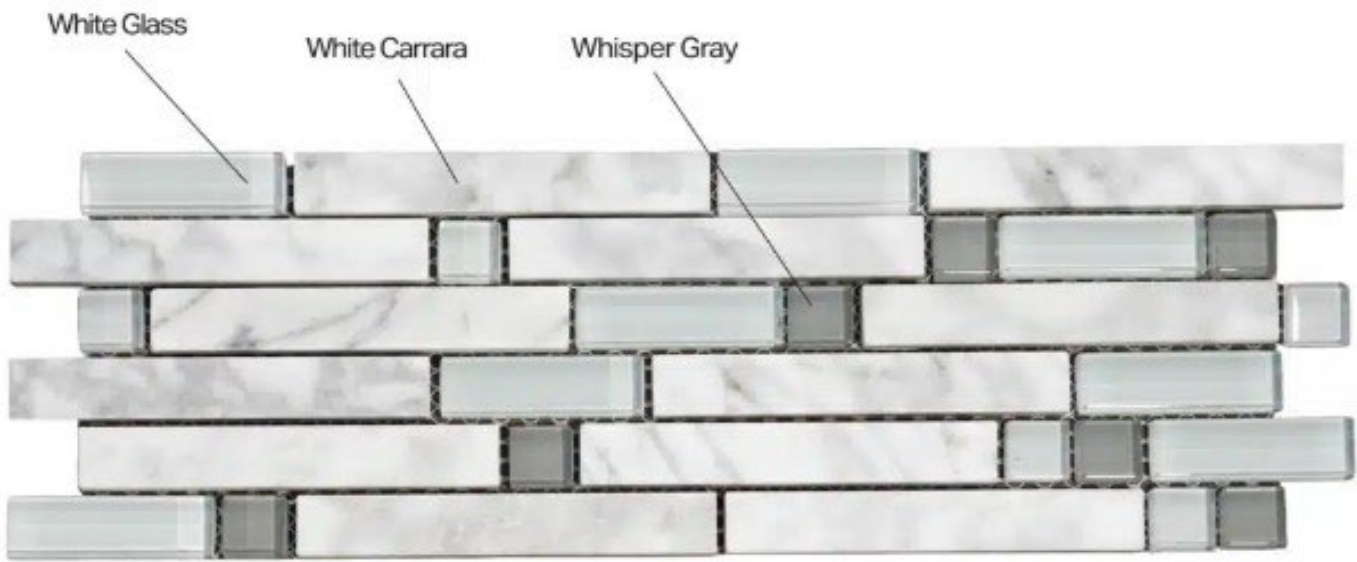

19" X 10" X 7"

Pearl Corner Shower Caddy

32" X 11" X 8"

Liberty Tall Corner Caddy

16" & 8" X 3.5"

Liberty Surface Shelf

Pearl Corner Shelf

10" X 7"

Pearl Surface Shelf

16" & 8" X 3.5"

Liberty Corner Foot Shelf

11" X 6"

Liberty Corner Shelf

11" X 6"

# SHOWER WALL & CORNER STORAGE