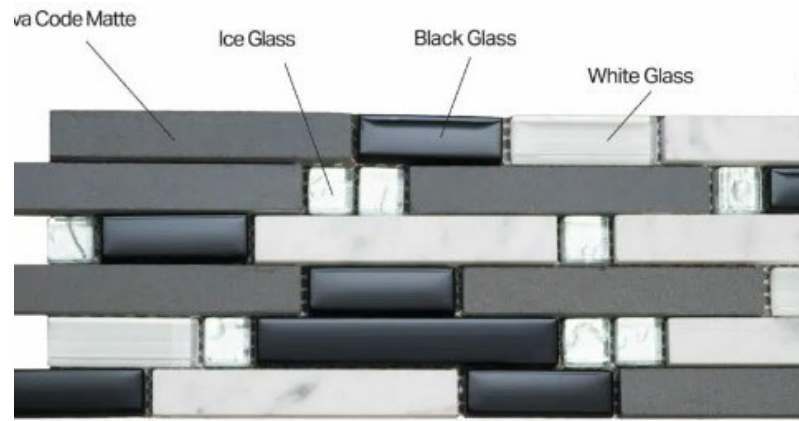

MOSIAC TILE – CHARCOAL & BLACK